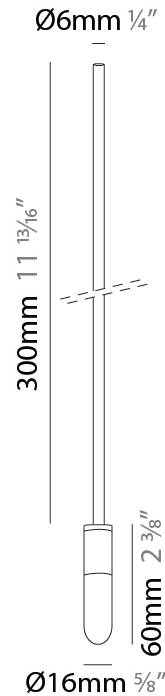

PROJECT
TYPE
SPECIFIER
QUANTITY
DATE

VIENI GIU SUSPENSION

D131584-

base number   Finish
Options

1. To build a product code in our configurator select the specify button on the base model # product page
2. To build a manual product code on this datasheet choose from the options listed below in blue font and add the suffix to the base model #

GENERAL

Series: Vieni Giu
Partner: Knikerboker
Division: Design
Installation: Suspension
Product Type: Pendant
Mounting Location: Ceiling

PHYSICAL

Shape: Cylinder
Diameter (mm): 6
Diameter (in): 1/4
Height (mm): 300
Height (in): 11 13/16
Max. Overall Height (mm): 2000
Max. Overall Height (in): 78 3/4
Fixture Finish: EWH / EBK / MAN / COF / PRD / GLD / SBN / MBN / SLF / GLF / CLF / BRL
Fixture Material: Aluminum
Cable Details: 1700mm / 66 15/16" Cable

ELECTRICAL

Lamp Type: LED
Input Wattage (W): 1.5
Dimming: Non-Dimmable
Driver Included: Yes
Driver Location: Integrated
Driver Type: Constant Voltage - Universal
Driver Class: Class 2
Input Voltage (V): 120 - 277
Output Voltage (V): 12

LED

Color Temperature (°K): 3000
Max. Delivered Lumen (lm): 220
CRI: >85 CRI
Lamp Life (hrs): 50000

OPTICAL

RATINGS AND CERTIFICATIONS

Certified By: Certified for North American Standards
IP rating: IP20